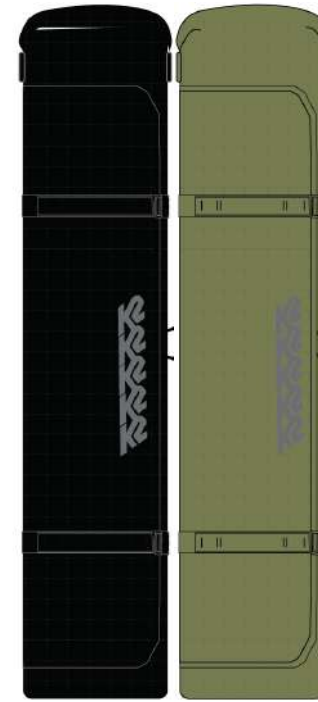

BAGS

UNIVERSAL SKI ROLLER BAG

Insert Fabric - Adjustable Roll Top - Ski Divider - Ski Clips - External Pockets - Soft Skate Wheels for a Smooth Roll

COLORS: Black, Sage