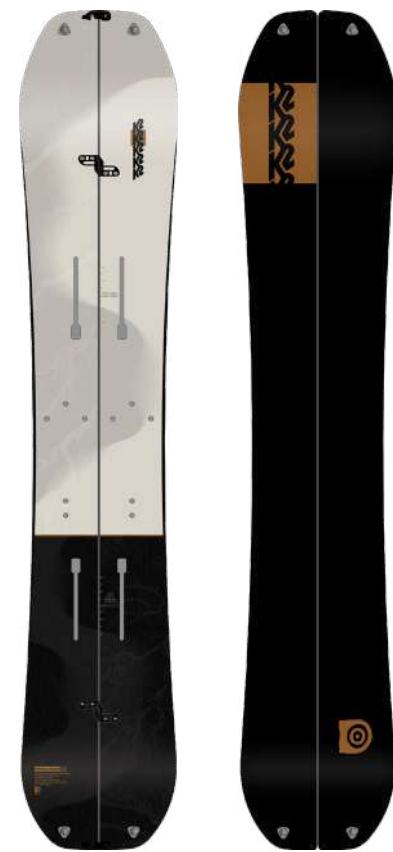

TECH

SnoPhobic Topsheet - Textured snow-shedding top sheet technology.
Paulownia Tour-Lite Core - Strong responsive, and 500g lighter than average core weight.
ICG™ 20 Triax Carbon Fiberglass - Biaxial fiberglass weave w/ 20 integrated carbon stringers.
Karakoram Clips - USA Made Tip and Tail Clips for Unmatched Security
Carbon Infused Sintered 5500 Base - The highest performance base material in the K2 line.

KEY FEATURES

Directional Combination Camber Profile, ICG™ 20 Triax Glass, Carbon Infused Sintered 5500 Base, Splitrack™ Inserts, Karakoram Ultra Clips, Mount Pucks