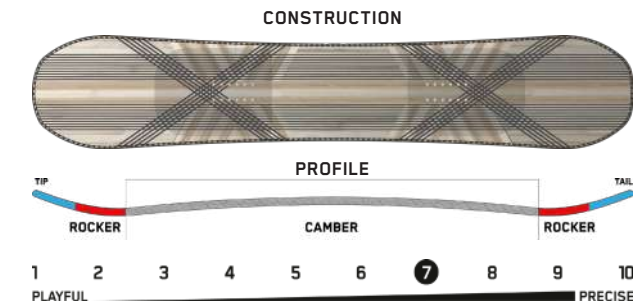

SIZE CM	EFF. EDGE CM	TIP/WAIST/TAIL	SIDECUT M	STANCE IN	SETACK IN	WT RANGE LB	WT RANGE KG
144	108	28.3-24.0-28.3	8.2/6.1/8.2	19"	0.50"	90-160+	41-73+
147	111	28.6-24.3-28.6	8.4/6.3/8.4	19"	0.50"	90-160+	41-73+
150	113	29.0-24.6-29.0	8.6/6.5/8.6	20"	0.50"	120-190+	54-86+
153	116	29.5-25.0-29.5	8.8/6.7/8.8	21"	0.50"	120-190+	54-86+
156	118	29.8-25.3-29.8	9.0/6.9/9.0	21"	0.50"	120-190+	54-86+
157W	118	30.6-26.1-30.6	9.0/6.9/9.0	21"	0.50"	120-190+	54-86+
159	121	30.1-25.5-30.1	9.2/7.1/9.2	22"	0.50"	130-210+	59-95+
160W	121	30.9-26.3-30.9	9.2/7.1/9.2	22"	0.50"	130-210+	59-95+
162	123	30.5-25.8-30.5	9.4/7.3/9.4	23"	0.50"	140-230+	64-104+
164W	124	31.2-26.5-31.2	9.5/7.4/9.5	23"	0.50"	140-230+	64-104+

INSTRUMENT

Terrain: Powder, Groomers, Resort
Riding Style: All-Mountain Freeride and Carving
Ability Level: Intermediate to Advanced