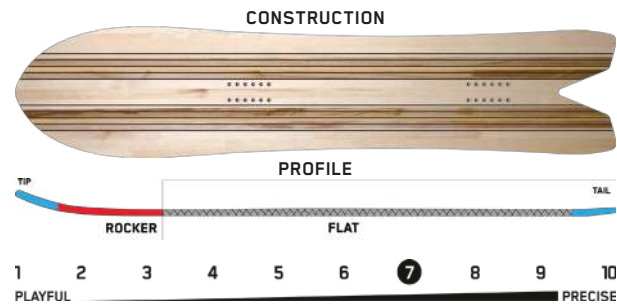

SIZE CM	EFF. EDGE CM	TIP/WAIST/TAIL	SIDECUT M	STANCE IN	SETACK IN	WT RANGE LB	WT RANGE KG
140	99	31.3-26.8-29.3	6.20	20"	0.75"	90-160+	41-73+
144	101	32.1-27.6-30.1	6.40	21"	0.75"	90-160+	41-73+
148	105	32.7-28.0-30.7	6.60	22"	0.75"	120-190+	54-86+
152	109	33.3-28.4-31.3	6.80	22"	0.75"	130-210+	59-95+

NISEKO PLEASURES

Terrain: Powder, Groomers, Backcountry
Riding Style: All-Mountain Freestyle
Ability Level: Intermediate to Expert