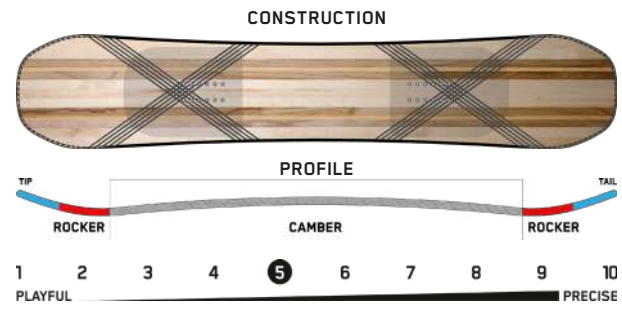

TECH
BAP Core - Tri-species renewable wood core deliver a strong, lightweight, and responsive ride.
Carbon DarkWeb™ - Increased board response and stability and adds pop to tip and tail.
Sintered 4000 Base - Soaks up wax for premium glide while remaining supremely durable.

KEY FEATURES
Twin Combination Camber Profile, BAP Core, Triax Glass, Carbon DarkWeb™, Sintered 4000 Base, 2x4 Inserts