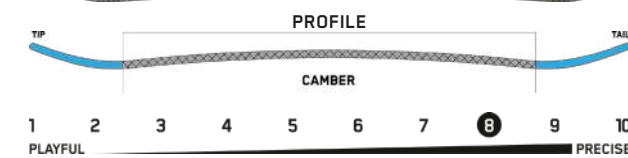

CONSTRUCTION

SIZE CM	EFF. EDGE CM	TIP/WAIST/TAIL	SIDECUT M	STANCE IN	SETBACK IN	WT RANGE LB	WT RANGE KG
145	109	28.2-23.9-28.2	8.6/6.0/8.6	19"	0.75"	90-160+	41-73+
148	112	28.6-24.2-28.6	8.8/6.2/8.8	19"	0.75"	90-160+	41-73+
151	114	28.9-24.5-28.9	9.0/6.4/9.0	20"	0.75"	120-190+	54-86+
154	117	29.4-24.9-29.4	9.2/6.6/9.2	21"	0.75"	120-190+	54-86+
157	119	29.8-25.2-29.8	9.4/6.8/9.4	21"	0.75"	120-190+	54-86+
158W	121	30.8-26.2-30.8	9.5/6.9/9.5	22"	0.75"	130-210+	59-95+
159	121	30.0-25.4-30.0	9.5/6.9/9.6	22"	0.75"	130-210+	59-95+
161W	123	31.2-26.5-31.2	9.7/7.1/9.7	23"	0.75"	140-230+	64-104+
162	123	30.4-25.7-30.4	9.7/7.1/9.7	23"	0.75"	140-230+	64-104+
163W	124	31.5-26.7-31.5	9.8/7.2/9.8	23"	0.75"	140-230+	64-104+