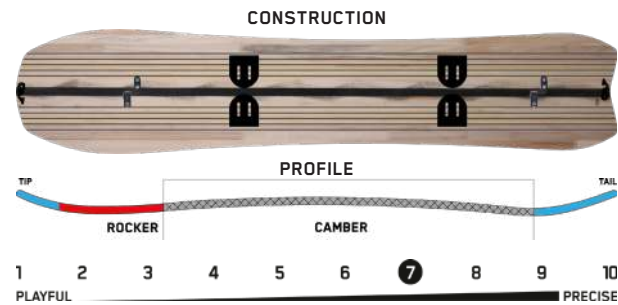

SIZE CM	EFF. EDGE CM	TIP/WAIST/TAIL	SIDECUT M	STANCE IN	SETACK IN	WT RANGE LB	WT RANGE KG
142	104	29.9-25.0-27.9	5.5/6.5	19"	0.75"	90 - 160+	41 - 73+
146	108	30.5-25.4-28.5	5.7/6.7	19"	0.75"	90 - 160+	41 - 73+
150	111	31.3-26.0-29.3	5.9/6.9	20"	0.75"	120 - 190+	54 - 86+
154	115	31.8-26.4-29.8	6.1/7.1	21"	0.75"	120 - 190+	54 - 86+
158	118	32.4-26.8-30.4	6.3/7.3	22"	0.75"	130 - 210+	59 - 95+
162	122	32.7-27.0-30.7	6.5/7.5	23"	0.75"	130 - 210+	59 - 95+

SPECIAL EFFECTS

Terrain: Deep Snow, Backcountry
Riding Style: Freeride
Ability Level: Intermediate to Expert