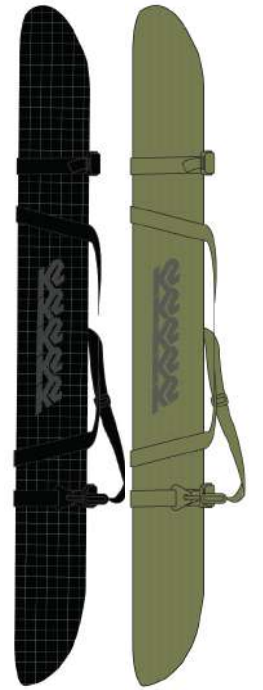

SINGLE PADDED SKI BAG

NEED COPY

COLORS: Black, Sage