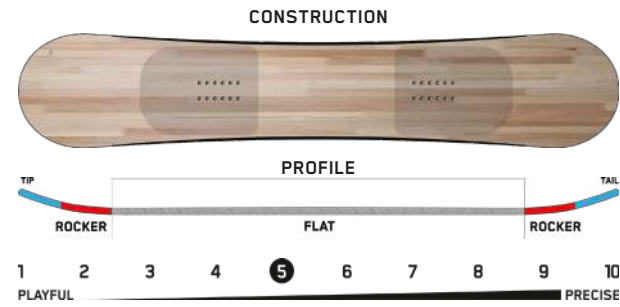

SIZE CM	EFF. EDGE CM	TIP/WAIST/TAIL	SIDECUT M	STANCE IN	SETACK IN	WT RANGE LB	WT RANGE KG
110	85	25.0-21.7-25.0	5.00	13"	CENTERED	<120	<55
120	95	26.2-22.4-26.2	5.50	14"	CENTERED	<120	<55
130	106	27.1-23.0-27.1	6.00	15"	CENTERED	<130	<60
140	112	27.2-23.3-27.2	6.80	18.5"	CENTERED	90-160+	41-73+
145	114	27.5-23.4-27.5	7.00	19"	CENTERED	90-160+	41-73+
150	117	28.2-24.4-28.2	7.80	21"	CENTERED	100-170+	45-77+
155	119	28.8-24.7-28.8	8.00	21"	CENTERED	110-190+	50-86+
160	124	29.5-25.1-29.5	8.50	22"	CENTERED	130-220+	59-100+
157W	119	30.1-26.0-30.1	8.20	22"	CENTERED	130-210+	59-95+
161W	122	30.5-26.3-30.5	8.50	22"	CENTERED	130-220+	59-100+
165W	127	31.1-26.6-31.1	8.80	23"	CENTERED	130-220+	59-100+

MAYSIS RENTAL

Terrain: Powder, Groomers, Sidecountry, Resort
Riding Style: All-Mountain
Ability Level: Intermediate to Advanced