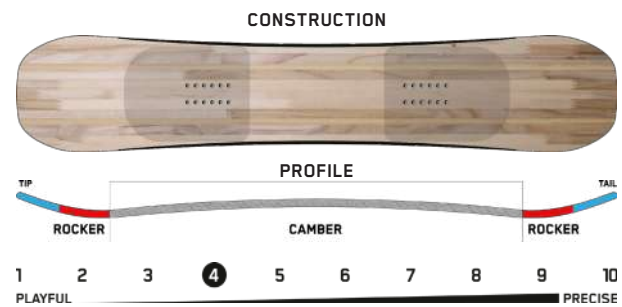

SIZE CM	EFF. EDGE CM	TIP/WAIST/TAIL	SIDECUT M	STANCE IN	SETBACK IN	WT RANGE LB	WT RANGE KG
138	109	27.2-23.6-27.2	7.20	19"	CENTERED	90-160+	41-73+
142	112	27.5-23.8-27.5	7.30	19"	CENTERED	90-160+	41-73+
146	114	27.8-24.0-27.8	7.40	20"	CENTERED	100-170+	45-77+
149	117	28.4-24.2-28.4	7.50	20"	CENTERED	100-170+	45-77+
153	119	28.5-24.4-28.5	7.60	21"	CENTERED	110-190+	50-86+