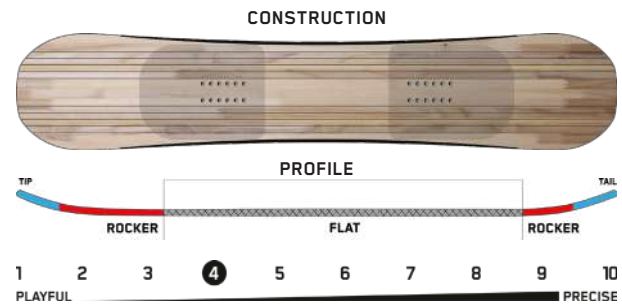

SIZE CM	EFF. EDGE CM	TIP/WAIST/TAIL	SIDECUT M	STANCE IN	SETACK IN	WT RANGE LB	WT RANGE KG
138	108	27.5-23.7-27.5	7.10	18"	0.75"	90-160+	41-73+
142	111	27.9-23.9-27.9	7.30	19"	0.75"	90-160+	41-73+
146	112	28.4-24.1-28.4	7.40	19"	0.75"	100-170+	45-77+
149	114	28.4-24.2-28.4	7.50	20"	0.75"	100-170+	45-77+

RENTAL

Terrain: Powder, Groomers, Resort
Riding Style: All-Mountain
Ability Level: Beginner to Intermediate