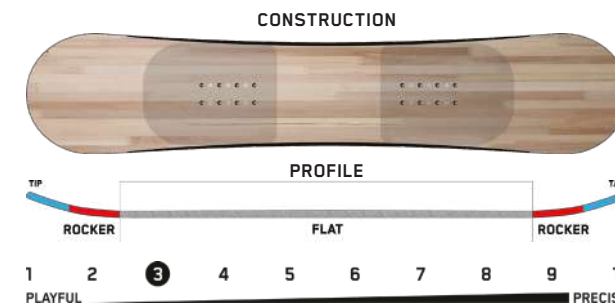

SIZE CM	EFF. EDGE CM	TIP/WAIST/TAIL	SIDECUT M	STANCE IN	SETACK IN	WT RANGE LB	WT RANGE KG
132	102	27.1-23.1-27.1	6.20	17"	CENTERED	<120	<55
137	107	27.5-23.4-27.5	6.60	18"	CENTERED	<130	<60
142	112	28.0-23.7-28.0	7.00	19"	CENTERED	<130	<60
145W	114	29.1-24.7-29.1	7.20	20"	CENTERED	<150	<68
148W	117	29.4-25.0-29.4	7.40	20"	CENTERED	<160	<73

KANDI

Terrain: Powder, Groomers, Resort
Riding Style: All-Mountain
Ability Level: Beginner to Advanced