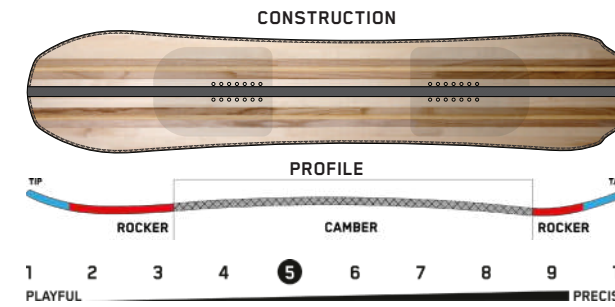

SIZE CM	EFF. EDGE CM	TIP/WAIST/TAIL	SIDECUT M	STANCE IN	SETBACK IN	WT RANGE LB	WT RANGE KG
137	102	28.7-24.2-27.5	6.00	18"	CENTERED	70 - 160+	32 - 73+
141	104	29.2-24.6-28.0	6.20	19"	CENTERED	90 - 160+	41 - 73+
145	108	29.8-25.1-28.6	6.40	20"	CENTERED	110 - 180+	50 - 82+
149	110	30.5-25.7-29.3	6.60	21"	CENTERED	130 - 220+	59 - 104+
153	114	31.3-26.3-30.1	6.80	21"	CENTERED	130 - 220+	59 - 104+
157	117	31.9-26.8-30.7	7.00	22"	CENTERED	130 - 220+	59 - 104+
161	121	32.4-27.2-31.2	7.90	23"	CENTERED	140 - 230+	64 - 104+

ALL NEW EMBASSY

Terrain: Powder, Groomers, Sidecountry, Resort
Riding Style: All-Mountain Freeride
Ability Level: Intermediate to Advanced