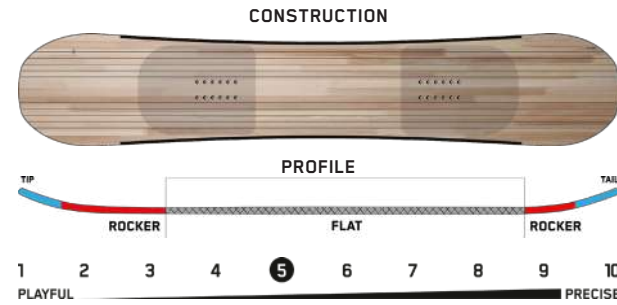

TECH
Aspen Core - Single species wood core provides consistent flex pattern, durability, and snap.
ICG™ 10 Biax Carbon Fiberglass - Biaxial fiberglass weave w/ 10 integrated carbon stringers.
Extruded 2000 Base - Durable, fast, and resilient without the need for extra maintenance.

KEY FEATURES
Directional Rocker Profile, Aspen Core, ICG™ 10 Biax Glass, Extruded 2000 Base, 2x4 Inserts