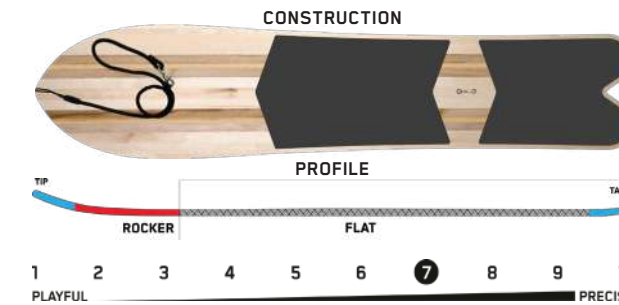

SIZE CM	EFF. EDGE CM	TIP/WAIST/TAIL	SIDECUT M	STANCE IN	SETACK IN	0	WT RANGE KG
120	86	29.0-24.2-24.5	9.00	NA	NA	70-190+	32-86+
136	98	30.2-25.0-25.7	9.00	NA	NA	90-220+	40-100+