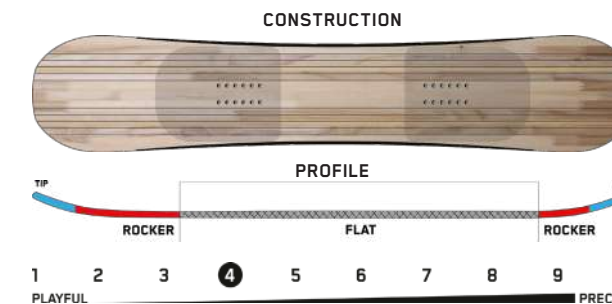

SIZE CM	EFF. EDGE CM	TIP/WAIST/TAIL	SIDECUT M	STANCE IN	SETBACK IN	WT RANGE LB	WT RANGE KG
138	108	27.5-23.7-27.5	7.10	18"	0.75"	90-160+	41-73+
142	111	27.9-23.9-27.9	7.30	19"	0.75"	90-160+	41-73+
146	112	28.4-24.1-28.4	7.40	19"	0.75"	100-170+	45-77+
149	114	28.4-24.2-28.4	7.50	20"	0.75"	100-170+	45-77+
153	122	28.9-24.5-28.9	7.80	21"	0.75"	110-190+	50-86+

WOMEN'S ALL MOUNTAIN