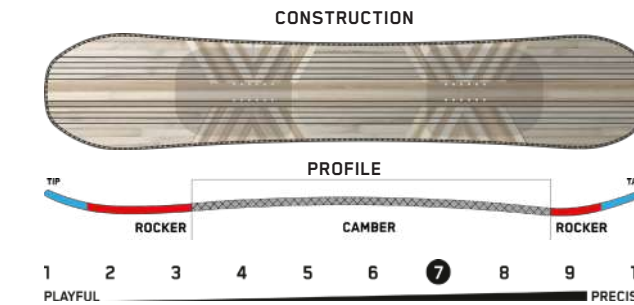

SIZE CM	EFF. EDGE CM	TIP/WAIST/TAIL	SIDECUT M	STANCE IN	SETACK IN	WT RANGE LB	WT RANGE KG
146	109	28.8-24.3-28.0	5.3/7.3/4.8	19"	0.75"	90 - 160+	41 - 73+
149	112	29.2-24.6-28.4	5.5/7.5/5.0	19"	0.75"	90 - 160+	41 - 73+
151	113	29.4-24.8-28.6	5.6/7.6/5.1	20"	0.75"	120 - 190+	54 - 86+
151W	113	30.0-25.4-29.2	5.6/7.6/5.1	20"	0.75"	120 - 190+	54 - 86+
154	116	29.9-25.2-29.1	5.8/7.8/5.3	21"	0.75"	120 - 190+	54 - 86+
154W	116	30.7-26.0-29.9	5.8/7.8/5.3	21"	0.75"	120 - 190+	54 - 86+
157	118	30.3-25.5-29.5	6.0/8.0/5.5	21"	0.75"	120 - 190+	54 - 86+
157W	118	31.1-26.3-31.1	6.0/8.0/5.5	21"	0.75"	120 - 190+	54 - 86+
159W	121	31.4-26.6-30.6	6.2/8.2/5.7	22"	0.75"	130 - 210+	59 - 95+
160	121	30.6-25.8-29.8	6.2/8.2/5.7	22"	0.75"	130 - 210+	59 - 95+
162W	123	31.8-26.9-31.0	6.4/8.4/5.9	23"	0.75"	140 - 230+	64 - 104+
163	123	31.0-26.1-30.2	6.4/8.4/5.9	23"	0.75"	140 - 230+	64 - 104+