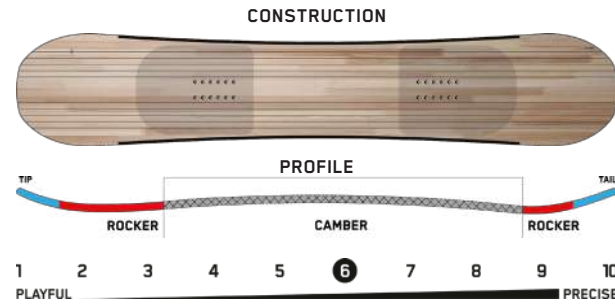

TECH
Aspen Core - Single species wood core provides consistent flex pattern, durability, and snap.
ICG™ 10 Biax Carbon Fiberglass - Biaxial fiberglass weave w/ 10 integrated carbon stringers.
Extruded 2000 Base - Durable, fast, and resilient without the need for extra maintenance.

KEY FEATURES
Directional Combination Camber Profile, Aspen Core, ICG™ 10 Biax Glass, Extruded 2000 Base, 2x4 Inserts