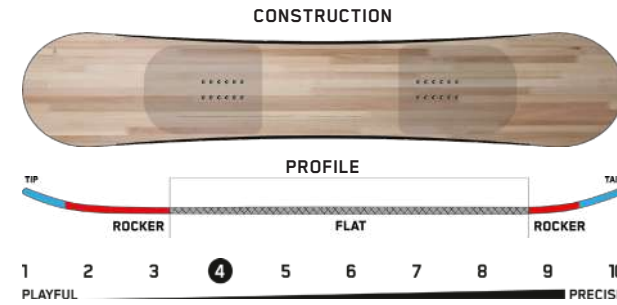

TECH
Aspen Core - Single species wood core provides consistent flex pattern, durability, and snap.
Catch-Free™ Tune - Beveled contact points deliver confidence to link turns from day one.
Extruded 2000 Base - Durable, fast, and resilient without the need for extra maintenance.

KEY FEATURES
Directional Rocker Profile, Aspen Core, Biax Glass, Extruded 2000 Base, Catch-Free™ Tune, 2x4 Inserts