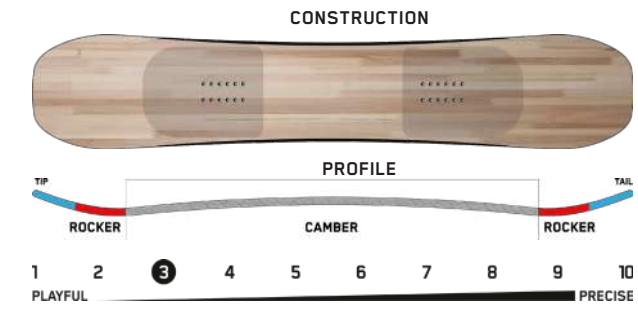

AFTERBLACK

Terrain: Park, Street, Resort
Riding Style: Freestyle
Ability Level: Intermediate to Advanced

TECH
BAP Core - Tri-species renewable wood core deliver a strong, lightweight, and responsive ride.
Carbon DarkWeb™ - Increased board response and stability and adds pop to tip and tail.
Sintered 4000 Base - Soaks up wax for premium glide while remaining supremely durable.

KEY FEATURES
Twin Combination Camber Profile, BAP Core, Triax Glass, Carbon DarkWeb™, Sintered 4000 Base, 2x4 Inserts

SIZE CM	EFF. EDGE CM	TIP/WAIST/TAIL	SIDE CUT M	STANCE IN	SETACK IN	WT RANGE LB	WT RANGE KG
149	114	28.5-24.5-28.5	7.50	19"	CENTERED	110-180+	50-82+
151	117	28.8-24.7-28.8	7.70	20"	CENTERED	120-190+	54-86+
154	119	29.3-25.1-29.3	7.90	21"	CENTERED	120-190+	54-86+
157	122	29.7-25.4-29.7	8.10	21"	CENTERED	130-200+	59-91+
160	124	30.0-25.7-30.0	8.30	22"	CENTERED	130-220+	59-100+
156W	122	30.5-26.2-30.5	8.10	21"	CENTERED	130-220+	59-100+
159W	124	30.8-26.5-30.8	8.30	22"	CENTERED	130-230+	59-104+

WORLD PEACE

Terrain: Park, Jibs, Street, Resort
Riding Style: Freestyle
Ability Level: Intermediate to Advanced

TECH
Aspen Core - Single species wood core provides consistent flex pattern, durability, and snap.
Biax Fiberglass - A lightweight fiberglass weave at 0° and 90° provide consistent, smooth flex.
Sintered 4000 Base - Soaks up wax for premium glide while remaining supremely durable.

KEY FEATURES
Twin Combination Camber Profile, Aspen Core, Biax Glass, Sintered 4000 Base, 2x4 Inserts