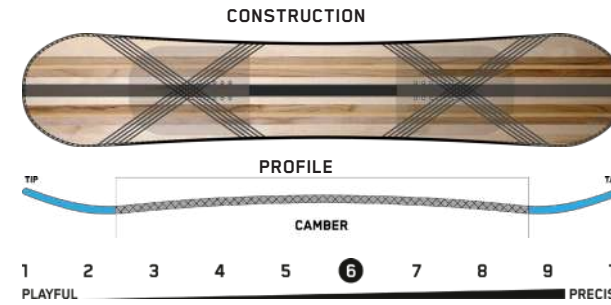

SIZE CM	EFF. EDGE CM	TIP/WAIST/TAIL	SIDECUT M	STANCE IN	SETACK IN	WT RANGE LB	WT RANGE KG
141	109	27.5-23.5-27.5	6.80	18"	CENTERED	90-160+	41-73+
144	112	27.9-23.8-27.9	7.00	19"	CENTERED	90-160+	41-73+
147	114	28.4-24.2-28.4	7.20	19"	CENTERED	90-160+	41-73+
149	116	28.6-24.4-28.6	7.30	20"	CENTERED	110-180+	50-82+
152	118	29.0-24.7-29.0	7.50	21"	CENTERED	120-190+	54-86+
154W	121	30.2-25.8-30.2	7.70	21"	CENTERED	130-220+	59-100+
155	121	29.4-25.1-29.4	7.70	21"	CENTERED	130-230+	59-104+
157	122	29.6-25.2-29.6	7.80	21"	CENTERED	130-220+	59-100+
158W	123	30.7-26.2-30.7	7.90	22"	CENTERED	130-230+	59-104+
159	123	29.9-25.4-29.9	7.90	22"	CENTERED	130-230+	59-104+

SPELLCASTER

Terrain: Park, Street, Resort
Riding Style: Freestyle
Ability Level: Intermediate to Advanced