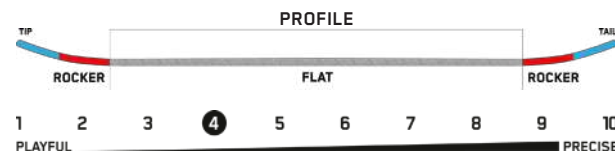

CONSTRUCTION