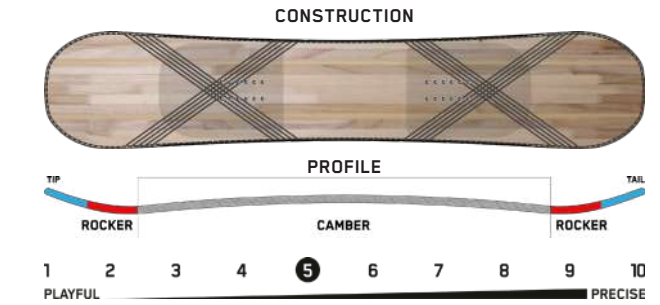

SIZE CM	EFF. EDGE CM	TIP/WAIST/TAIL	SIDECUT M	STANCE IN	SETACK IN	WT RANGE LB	WT RANGE KG
140	108	27.9-24.1-27.9	7.20	18"	CENTERED	90-160+	41-73+
144	110	28.3-24.2-28.3	7.30	19"	CENTERED	90-160+	41-73+
147	113	28.6-24.4-28.6	7.40	19"	CENTERED	100-170+	45-77+
149	116	28.9-24.6-28.9	7.50	20"	CENTERED	100-170+	45-77+
152	118	29.2-24.8-29.2	7.60	21"	CENTERED	110-190+	50-86+

WOMEN'S FREESTYLE