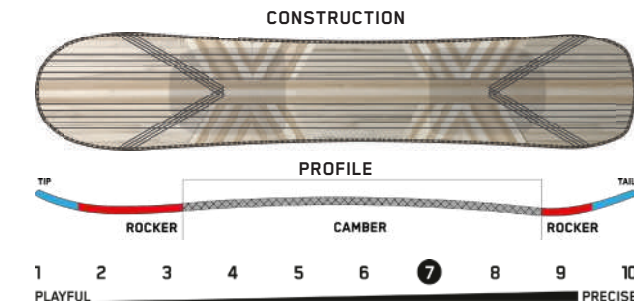

SIZE CM	EFF. EDGE CM	TIP/WAIST/TAIL	SIDECUT M	STANCE IN	SETACK IN	WT RANGE LB	WT RANGE KG
151	114	30.1-25.4-29.1	7.55	21"	0.75"	110-180+	50-82+
154	117	30.5-25.7-29.5	7.70	21"	0.75"	120-190+	54-86+
157	119	30.9-26.0-29.9	7.86	22"	0.75"	120-200+	54-91+
160	122	31.3-26.3-30.3	8.02	22"	0.75"	130-210+	59-95+
163	124	31.7-26.6-30.7	8.18	23"	0.75"	140-230+	64-104+

PASSPORT

Terrain: Powder, Groomers, Sidecountry, Resort
Riding Style: All-Mountain Freeride
Ability Level: Intermediate to Advanced