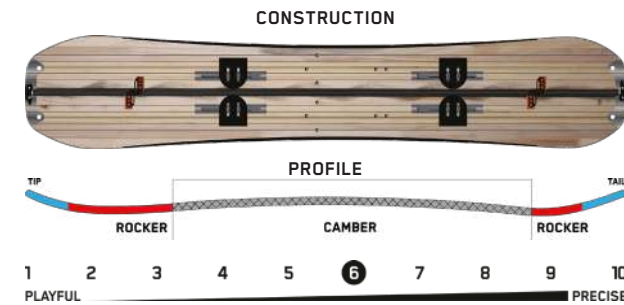

SIZE CM	EFF. EDGE CM	TIP/WAIST/TAIL	SIDE-CUT M	STANCE IN	SETBACK IN	WT RANGE LB	WT RANGE KG
147	108	28.0-23.8-27.6	7.70	19"	1"	90-160+	41-73+
151	111	28.6-24.2-28.2	7.70	20"	1"	120-190+	54-86+
156	115	29.5-24.8-29.1	7.70	21"	1"	120-190+	54-86+
159	117	29.8-25-29.4	7.70	22"	1"	130-210+	59-95+
162	119	30.2-25.2-29.8	7.70	23"	1"	130-210+	59-95+
158W	116	30.4-25.6-30.0	7.70	22"	1"	130-200+	59-91+
163W	120	31.4-26.4-31.0	7.70	23"	1"	130-210+	59-95+
166W	122	32.1-26.9-31.7	7.70	23"	1"	140-230+	64-104+

DEEP COLLECTION