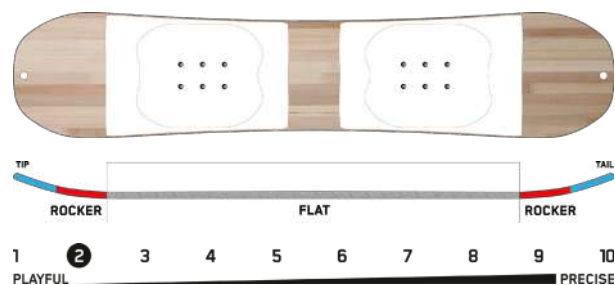

LIL KAT

Terrain: Powder, Groomers, Resort
Riding Style: All-Mountain
Ability Level: Beginner to Advanced

Aspen Core - Single species wood core provides consistent flex pattern, durability, and snap.
Biax Fiberglass - A lightweight fiberglass weave at 0° and 90° provide consistent, smooth flex.
Catch-Free™ Tune - Beveled contact points deliver confidence to link turns from day one.
Extruded 2000 Base - Durable, fast, and resilient without the need for extra maintenance.

KEY FEATURES

Twin Rocker Profile, Aspen Core, Biax Glass, Extruded 2000 Base, Catch-Free™ Tune, 4x4 Inserts

SIZE CM	EFF. EDGE CM	TIP/WAIST/TAIL	SIDECUT M	STANCE IN	SETACK IN	WT RANGE LB	WT RANGE KG
75	56	20.0-18.0-20.0	6.50	12"	CENTERED	<90	<40
90	68	20.2-18.0-20.2	7.10	13"	CENTERED	<100	<45
100	75	21.9-19.0-21.9	7.50	14"	CENTERED	<110	<50
110	83	23.0-20.0-23.0	7.90	16"	CENTERED	<120	<55
120	90	24.8-21.5-24.8	8.50	16"	CENTERED	<120	<55

LIL MINI

Terrain: Powder, Groomers, Resort
Riding Style: All-Mountain
Ability Level: Beginner to Advanced

Aspen Core - Single species wood core provides consistent flex pattern, durability, and snap.
Biax Fiberglass - A lightweight fiberglass weave at 0° and 90° provide consistent, smooth flex.
Catch-Free™ Tune - Beveled contact points deliver confidence to link turns from day one.
Extruded 2000 Base - Durable, fast, and resilient without the need for extra maintenance.

KEY FEATURES

Twin Rocker Profile, Aspen Core, Biax Glass, Extruded 2000 Base, Catch-Free™ Tune, 4x4 Inserts