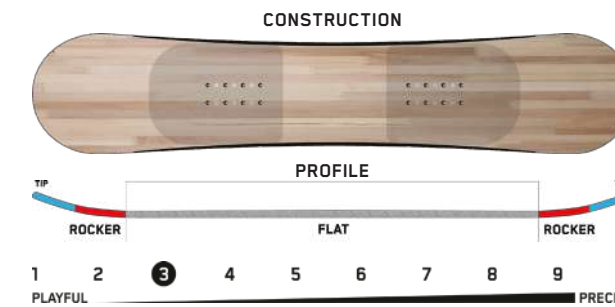

SIZE CM	EFF. EDGE CM	TIP/WAIST/TAIL	SIDECUT M	STANCE IN	SETACK IN	WT RANGE LB	WT RANGE KG
129	96	25.6-22.4-25.5	7.00	15"	CENTERED	<120	<55
134	101	26.1-22.6-26.0	7.20	16"	CENTERED	<130	<60
137	109	26.8-22.9-26.7	7.30	17"	CENTERED	<130	<60
141	111	27.2-23.2-27.1	7.50	18"	CENTERED	<150	<68