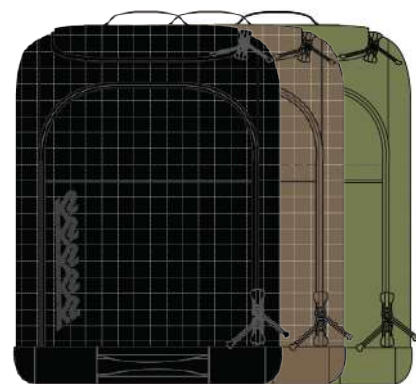

BOOT LOCKER

NEED COPY

COLORS: Black, Coyote, Sage