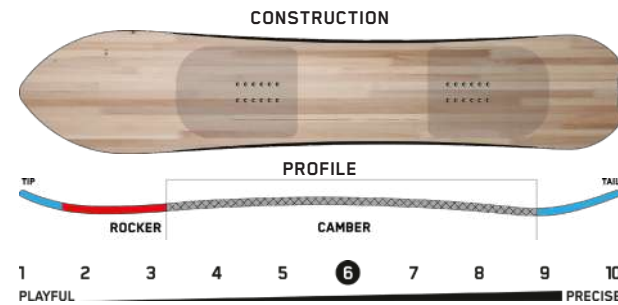

SIZE CM	EFF. EDGE CM	TIP/WAIST/TAIL	SIDECUT M	STANCE IN	SETACK IN	WT RANGE LB	WT RANGE KG
151	112	30.9-26.1-28.7	7.40	20"	0.75"	110-190+	50-86+
156	117	32.1-27.1-29.9	7.70	21"	0.75"	130-230+	59-104+

TREE SPLITTER

Terrain: Soft Snow, Local Parks, Backyards
Riding Style: Look Out Below!
Ability Level: Beginner to Expert