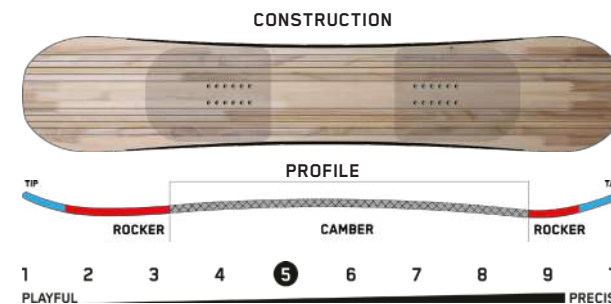

WOMEN'S ALL MOUNTAIN

ALL NEW EXTRAVISION

Terrain: Powder, Groomers, Sidecountry, Resort
Riding Style: All-Mountain Freeride
Ability Level: Intermediate to Advanced

TECH

Rhythm™ Core - Designed to compliment the mechanics and riding style of women riders.
ICG™ 10 Biax Carbon Fiberglass - Biaxial fiberglass weave w/ 20 integrated carbon stringers
Sintered 4000 Base - Soaks up wax for premium glide while remaining supremely durable.

KEY FEATURES

Directional Combination Camber Profile, Rhythm™ Core, ICG™ 10 Biax Glass with Carbon, Sintered 4000 Base, 2x4 Inserts

SIZE CM	EFF. EDGE CM	TIP/WAIST/TAIL	SIDECUT M	STANCE IN	SETBACK IN	WT RANGE LB	WT RANGE KG
139	105	26.9-23.0-26.9	6.60	18"	0.5"	70 - 160+	32 - 73+
142	108	27.3-23.4-27.3	6.80	18"	0.5"	70 - 160+	32 - 73+
145	110	27.7-23.7-27.7	7.00	19"	0.5"	90 - 160+	41 - 73+
147	112	28.0-24.0-28.0	7.10	19"	0.5"	90 - 160+	41 - 73+
149	113	28.2-24.1-28.2	7.25	19"	0.5"	90 - 160+	41 - 73+
149W	113	28.8-24.7-28.8	7.25	19"	0.5"	90 - 160+	41 - 73+
152	116	28.5-24.4-28.5	7.50	20"	0.5"	110 - 180+	50 - 82+
152W	116	29.3-25.2-29.3	7.50	20"	0.5"	110 - 180+	50 - 82+
155W	118	29.7-25.5-29.7	7.70	21"	0.5"	110 - 190+	54 - 86+

DREAMSICLE

Terrain: Powder, Groomers, Resort
Riding Style: All-Mountain
Ability Level: Beginner to Intermediate

TECH

Rhythm™ Core - Designed to compliment the mechanics and riding style of women riders.
ICG™ 10 Biax Carbon Fiberglass - Biaxial fiberglass weave w/ 20 integrated carbon stringers.
Extruded 2000 Base - Durable, fast, and resilient without the need for extra maintenance.

KEY FEATURES

Directional Rocker Profile, Rhythm™ Core, ICG™ 10 Biax Glass with Carbon, Extruded 2000 Base, 2x4 Inserts