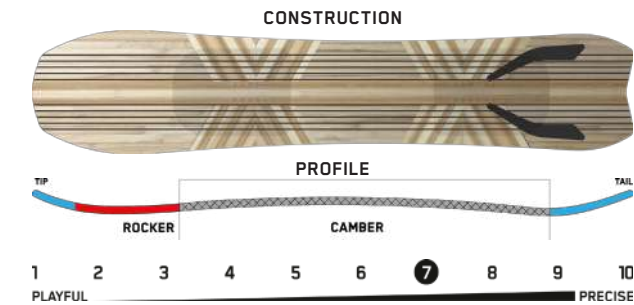

SIZE CM	EFF. EDGE CM	TIP/WAIST/TAIL	SIDECUT M	STANCE IN	SETACK IN	WT RANGE LB	WT RANGE KG
142	104	29.9-25.0-27.9	5.5/6.5	19"	0.75"	90-160+	41-73+
146	108	30.5-25.4-28.5	5.7/6.7	19"	0.75"	90-160+	41-73+
150	111	31.3-26.0-29.3	5.9/6.9	20"	0.75"	120-190+	54-86+
154	115	31.8-26.4-29.8	6.1/7.1	21"	0.75"	120-190+	54-86+
158	118	32.4-26.8-30.4	6.3/7.3	22"	0.75"	130-210+	59-95+
162	122	32.7-27.0-30.7	6.5/7.5	23"	0.75"	130-210+	59-95+

MANIFEST

Terrain: Powder, Groomers, Sidecountry, Resort
Riding Style: Big Mountain Freestyle/Freeride
Ability Level: Intermediate to Expert