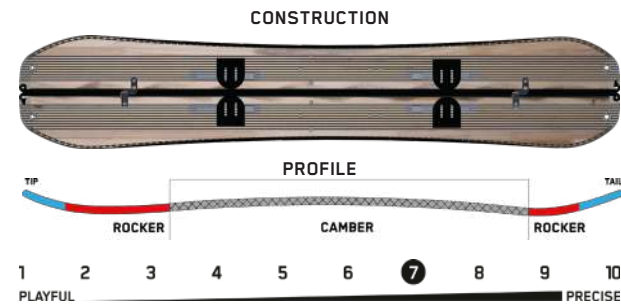

SIZE CM	EFF. EDGE CM	TIP/WAIST/TAIL	SIDE-CUT M	STANCE IN	SETBACK IN	WT RANGE LB	WT RANGE KG
147	108	28-23.8-27.6	7.70	19"	1"	90 - 160+	41 - 73+
151	111	28.6-24.2-28.2	7.70	20"	1"	120 - 190+	54 - 86+
156	115	29.5-24.8-29.1	7.70	21"	1"	120 - 190+	54 - 86+
159	117	29.8-25-29.4	7.70	22"	1"	130 - 210+	59 - 95+
162	119	30.2-25.2-29.8	7.70	23"	1"	130 - 210+	59 - 95+
158W	116	30.4-25.6-30	7.70	22"	1"	130 - 200+	59 - 91+
163W	120	31.4-26.4-31	7.70	23"	1"	130 - 210+	59 - 95+
166W	122	32.1-26.9-31.7	7.70	23"	1"	140 - 230+	64 - 104+

MARAUDER

Terrain: Splitboarding, Backcountry
Riding Style: All-Mountain Freeride
Ability Level: Intermediate to Expert