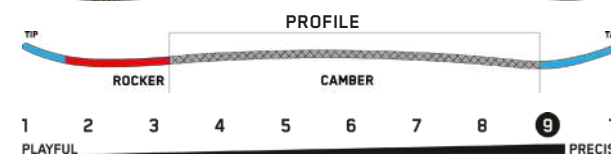

CONSTRUCTION

SIZE CM	EFF. EDGE CM	TIP/WAIST/TAIL	SIDECUT M	STANCE IN	SETBACK IN	WT RANGE LB	WT RANGE KG
154	117	29.3-24.7-28.7	7.29	21"	0.75"	120-200+	54-91+
157	119	29.7-25.0-29.1	7.82	21"	0.75"	120-200+	54-91+
159W	122	31.1-26.3-30.5	7.98	22"	0.75"	130-230+	59-104+
160	122	30.1-25.3-29.5	7.98	22"	0.75"	130-230+	59-104+
163	124	30.5-25.6-29.9	8.14	23"	0.75"	130-230+	59-104+
164W	124	31.5-26.6-30.9	8.14	23"	0.75"	130-230+	59-104+

ANTIDOTE

Terrain: Powder, Sidecountry, Backcountry, Resort.
Riding Style: Big Mountain Freeride/Freestyle
Ability Level: Advanced to Expert