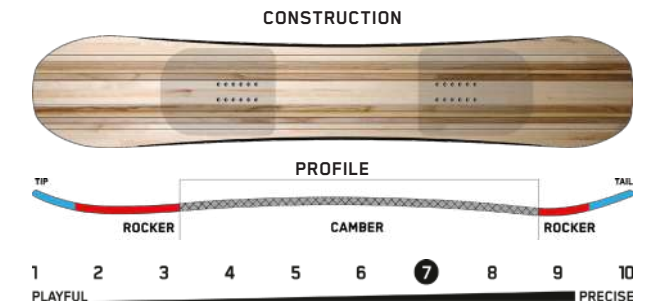

SIZE CM	EFF. EDGE CM	TIP/WAIST/TAIL	SIDECUT M	STANCE IN	SETBACK IN	WT RANGE LB	WT RANGE KG
149	113	28.2-24.1-28.2	7.25	19"	0.5"	90 - 160+	41 - 73+
152	116	28.5-24.4-28.5	7.50	20"	0.5"	110 - 180+	50 - 82+
155	118	28.9-24.7-28.9	7.70	21"	0.5"	120 - 190+	54 - 86+
157	119	29.1-24.9-29.1	7.80	21"	0.5"	120 - 190+	54 - 86+
157W	119	29.9-25.7-29.9	7.80	20"	0.5"	110 - 180+	50 - 82+
159	122	29.5-25.1-29.5	7.90	22"	0.5"	130 - 220+	59 - 100+
159W	122	30.3-25.9-30.3	7.90	22"	0.5"	130 - 220+	59 - 100+
162	123	29.7-25.4-29.7	8.10	23"	0.5"	140 - 230+	64 - 104+
162W	123	30.5-26.2-30.5	8.10	23"	0.5"	140 - 230+	64 - 104+
165W	126	31.0-26.6-31.0	8.30	23"	0.5"	140 - 230+	64 - 104+

MEN'S ALL MOUNTAIN