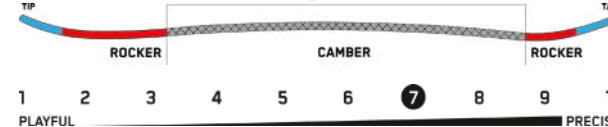

PROFILE

SIZE CM	EFF. EDGE CM	TIP/WAIST/TAIL	SIDECUT M	STANCE IN	SETBACK IN	WT RANGE LB	WT RANGE KG
149	113	28.2-24.1-28.2	7.25	19"	0.5"	90 - 160+	41 - 73+
152	116	28.5-24.4-28.5	7.50	20"	0.5"	110 - 180+	50 - 82+
155	118	28.9-24.7-28.9	7.70	21"	0.5"	120 - 190+	54 - 86+
157	119	29.1-24.9-29.1	7.80	21"	0.5"	120 - 190+	54 - 86+
157W	119	29.9-25.7-29.9	7.80	20"	0.5"	110 - 180+	50 - 82+
159	122	29.5-25.1-29.5	7.90	22"	0.5"	130 - 220+	59 - 100+
159W	122	30.3-25.9-30.3	7.90	22"	0.5"	130 - 220+	59 - 100+
162	123	29.7-25.4-29.7	8.10	23"	0.5"	140 - 230+	64 - 104+
162W	123	30.5-26.2-30.5	8.10	23"	0.5"	140 - 230+	64 - 104+
165W	126	31.0-26.6-31.0	8.30	23"	0.5"	140 - 230+	64 - 104+

GATEWAY RENTAL

Terrain: Powder, Groomers, Resort
Riding Style: All-Mountain
Ability Level: Beginner to Intermediate