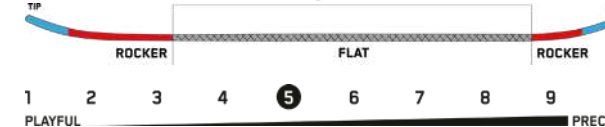

PROFILE

SIZE CM	EFF. EDGE CM	TIP/WAIST/TAIL	SIDECUT M	STANCE IN	SETBACK IN	WT RANGE LB	WT RANGE KG
153	117	28.6-24.5-28.6	7.90	21"	0.75"	120-190+	54-86+
156	119	28.7-24.7-28.7	8.00	22"	0.75"	120-190+	54-86+
159	122	29.1-24.9-29.1	8.10	22"	0.75"	130-200+	59-91+
160W	122	30.7-26.3-30.7	8.10	22"	0.75"	130-220+	59-100+
164W	127	31.3-26.6-31.3	8.20	23"	0.75"	140-230+	64-104+

RENTAL COLLECTION