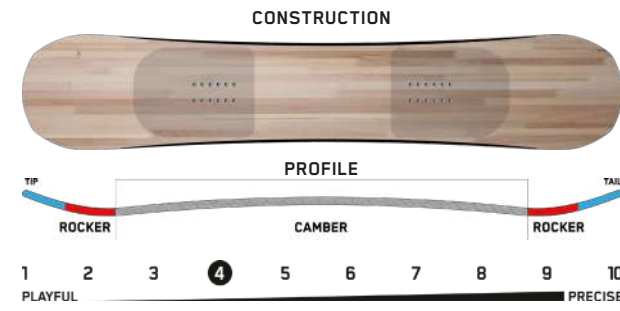

AFTERBLACK

Terrain: Park, Street, Resort
Riding Style: Freestyle
Ability Level: Intermediate to Advanced

TECH
BAP Core - Tri-species renewable wood core deliver a strong, lightweight, and responsive ride.
Carbon DarkWeb™ - Increased board response and stability and adds pop to tip and tail.
Sintered 4000 Base - Soaks up wax for premium glide while remaining supremely durable.

KEY FEATURES
Twin Combination Camber Profile, BAP Core, Triax Glass, Carbon DarkWeb™, Sintered 4000 Base, 2x4 Inserts

SIZE CM	EFF. EDGE CM	TIP/WAIST/TAIL	SIDE CUT M	STANCE IN	SETACK IN	WT RANGE LB	WT RANGE KG
149	114	28.5-24.5-28.5	7.50	19"	CENTERED	110-180+	50-82+
151	117	28.8-24.7-28.8	7.70	20"	CENTERED	120-190+	54-86+
154	119	29.3-25.1-29.3	7.90	21"	CENTERED	120-190+	54-86+
157	122	29.7-25.4-29.7	8.10	21"	CENTERED	130-200+	59-91+
160	124	30.0-25.7-30.0	8.30	22"	CENTERED	130-220+	59-100+
156W	122	30.5-26.2-30.5	8.10	21"	CENTERED	130-220+	59-100+
159W	124	30.8-26.5-30.8	8.30	22"	CENTERED	130-230+	59-104+

WORLD PEACE

Terrain: Park, Jibs, Street, Resort
Riding Style: Freestyle
Ability Level: Intermediate to Advanced

TECH
Aspen Core - Single species wood core provides consistent flex pattern, durability, and snap.
Biax Fiberglass - A lightweight fiberglass weave at 0° and 90° provide consistent, smooth flex.
Sintered 4000 Base - Soaks up wax for premium glide while remaining supremely durable.

KEY FEATURES
Twin Combination Camber Profile, Aspen Core, Biax Glass, Sintered 4000 Base, 2x4 Inserts