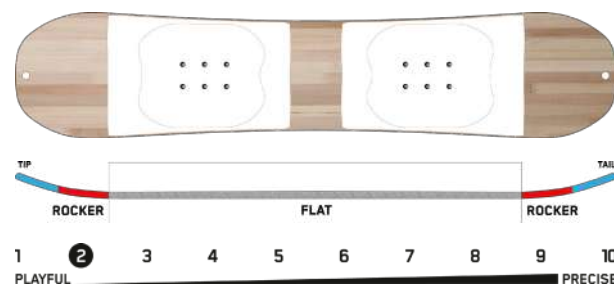

SIZE CM	EFF. EDGE CM	TIP/WAIST/TAIL	SIDECUT M	STANCE IN	SETACK IN	WT RANGE LB	WT RANGE KG
75	56	20.0-18.0-20.0	6.50	12"	CENTERED	<90	<40
90	68	20.2-18.0-20.2	7.10	13"	CENTERED	<100	<45
100	75	21.9-19.0-21.9	7.50	14"	CENTERED	<110	<50
110	83	23.0-20.0-23.0	7.90	16"	CENTERED	<120	<55
120	90	24.8-21.5-24.8	8.50	16"	CENTERED	<120	<55
130	98	26.5-23.0-26.5	9.10	17"	CENTERED	<130	<60